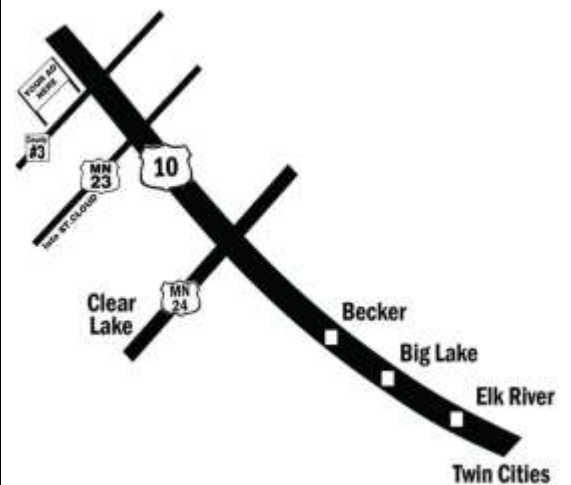

SUPREME

OUTDOOR ADVERTISING

Location

US Highway 10
In Sauk Rapids
Mile Marker 175.07

Read

Lower Staked Unit
Right Hand Read
Reaching Eastbound
Traffic

Size

10' h x 30' w

Traffic Count

26,000 daily

Rate Information

TERM	MONTHLY RENTAL	PRODUCTION
12 months	\$600	\$800

Map

Supreme Outdoor Advertising

Dave Helder

17595 Kenwood Trail, ste #150